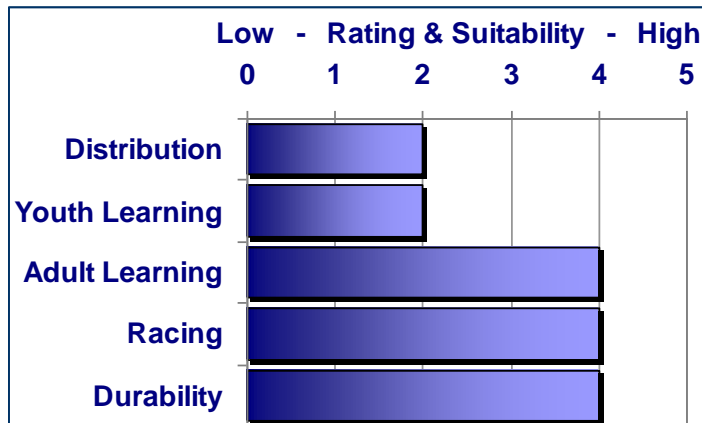

Topaz Cat 16

The Topaz 16 is a suitable size for one or two adult sailors. It is an ideal catamaran for racing, school teaching or for family leisure sailing.

Technical Details:

Length – m	4.72
Beam – m	2.25
Hull weight - kg	84
Mainsail area – m ²	11.58
Jib area – m ²	2.67
Spinnaker area – m ²	n/a
Stayed rig	Yes
Trapeze	Yes
Hull construction	Rotomoulded Polyethylene
Safety features	Sealed mast, mast head float
Maximum Load	
Safety assessment	Conforms to EU Recreational Craft Directive 94/25/EC as Amended by Directive 2003/33/EC